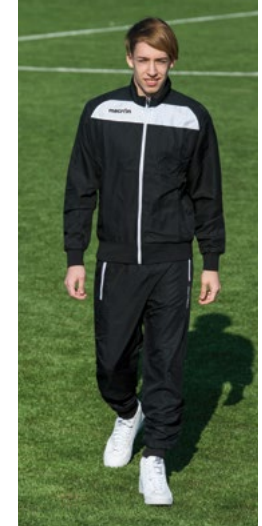

TOTAL
LOOK
EPIC

LASAMICRO FULL ZIP TOP
IBIS MICRO PANT