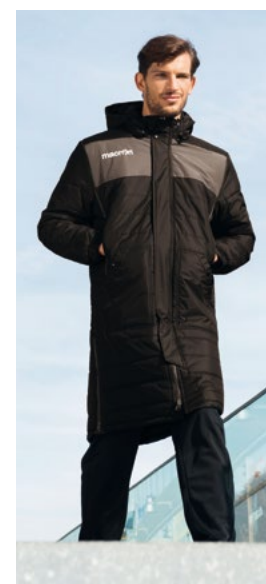

OPI FULL ZIP TOP
NEPRI PANT

OPI FULL ZIP TOP
MOIRE PANT

SKA HOODY POLYFLEECE
MOIRE PANT

MONTREAL
WINDBREAKER

SURAT WATERPROOF
RAIN JACKET

KEMI FLEECE LINED JAKET

ELJM
PADDED JACKET

SUVA
LONG PADDED JACKET