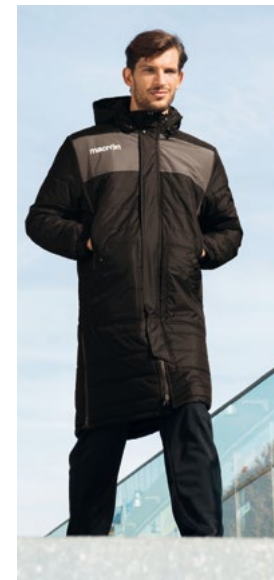

SUVA
LONG PADDED JACKET