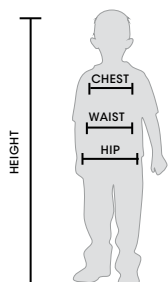

These size charts have been developed on the basis of years of experience and can be used as a guideline when buying Macron. Macron products are made to meet the highest standards and are subject to strict quality control procedures. Garments however can discolour due to substances such as mud and grass, liniment or oil, and of course perspiration, all of which may not be fully removable by washing. The extent of discolouration can be greatly reduced by following a few simple procedures. Soaking and/or washing the garment in water and detergent as soon as possible after use can reduce discolouration, using at least the same volume of water as the garment being treated. Always follow detergent manufacturers instructions, especially those intended to tackle heavy stains and avoid products containing bleach. Macron cannot accept any liability for discolouration or damage to garments resulting from staining caused by elements foreign to the materials used in manufacture. On photographic reproduction and print some colour changes may occur between pictures and original products. We reserve the right to make product/technical changes (in design, colour, function and material), which we feel, will make for improvement of the product. We do not accept any responsibility for printing errors in the catalogue.

SIZES

JUNIOR UP TO 13 YEARS OF AGE