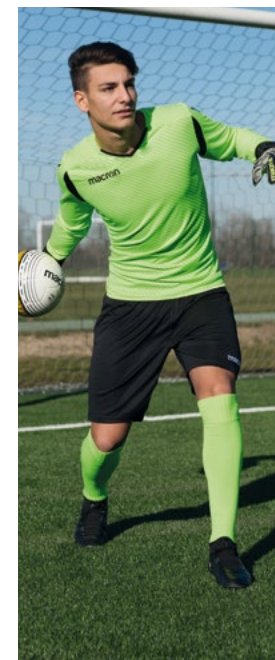

HERCULES SHIRT